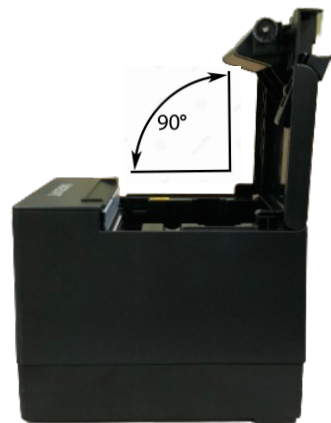

C200

Compact 80mm Receipt Printer

Small and Fast

C200 is compact thermal receipt printer. It is fast, reliable, easy to configure and supports all the leading operating systems. It features fast printing up to 200mm/second, perfect design to use in retail, restaurant, bar, kitchen, mobile kiosk or space limited environments.

200mm/sec high speed smooth printing can print up to 720,000mm

IP42

Automatic Cut

200mm/sec

Beeper

C200

Specification

Print Method	Direct Thermal
Print Width	72mm
Print Speed	200mm/second
Paper Eject Direction	Top
Resolution	203DPI
Paper Specification	79.5±0.5mm (width), 0.065~0.12mm (thickness), Max. 70mm (roll diameter)
Interface	UC: USB+Cash Drawer; UL: USB+LAN; B: Bluetooth; W: WiFi
Cutter Life	1.5 million cuts
Print Head Life	150km*
Weight	1.0 kg